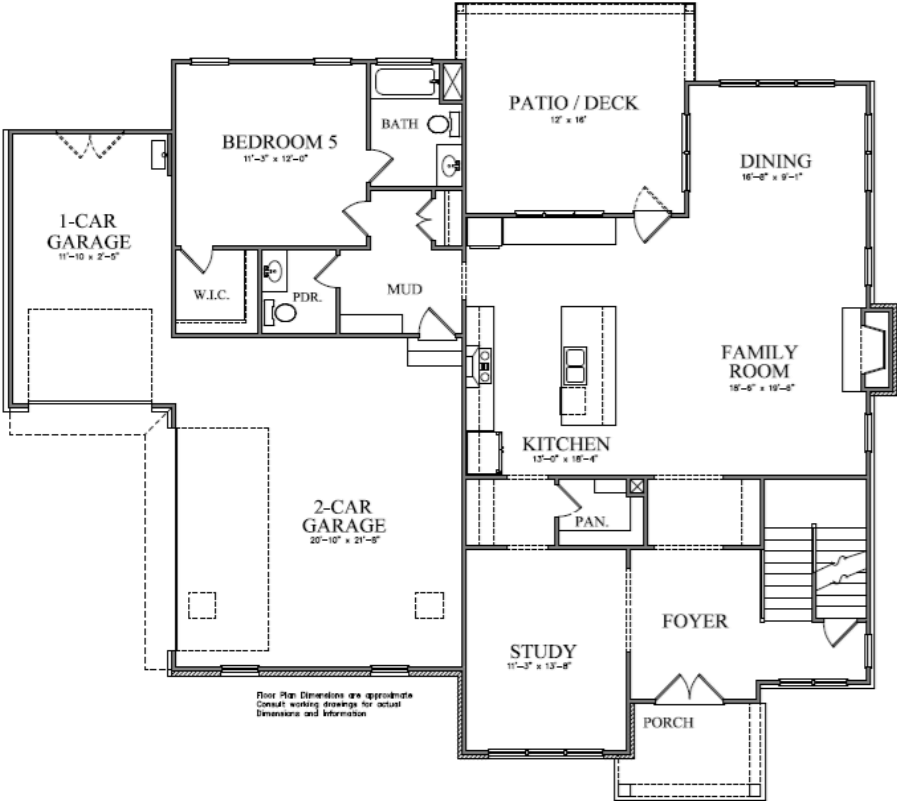

Ashburn B

3,618 sq. ft.

Artistic rendering of plan elevation. Actual plan may vary slightly.

BERCHER HOMES

Great Homes. Great Life.

Ashburn B

3,618 sq. ft.

FIRST FLOOR PLAN
ASHBURN B

SECOND FLOOR PLAN
ASHBURN B

BERCHER HOMES
Great Homes. Great Life.

 Information is believed to be accurate, but is not warranted and subject to changes, omissions, errors, prior sales and withdrawal without notice.