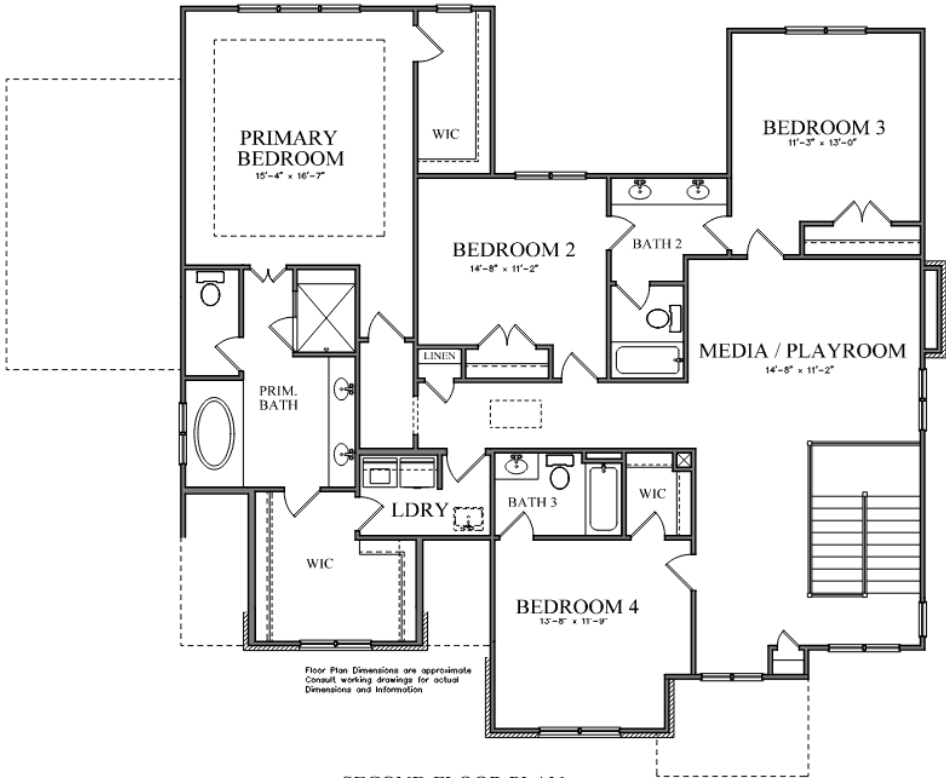

Ashburn B

3,618 sq. ft.

Artistic rendering of plan elevation. Actual plan may vary slightly.

BERCHER HOMES

Great Homes. Great Life.

Ashburn B

3,618 sq. ft.

FIRST FLOOR PLAN
ASHBURN B

SECOND FLOOR PLAN
ASHBURN B

BERCHER HOMES
Great Homes. Great Life.

 Information is believed to be accurate, but is not warranted and subject to changes, omissions, errors, prior sales and withdrawal without notice.