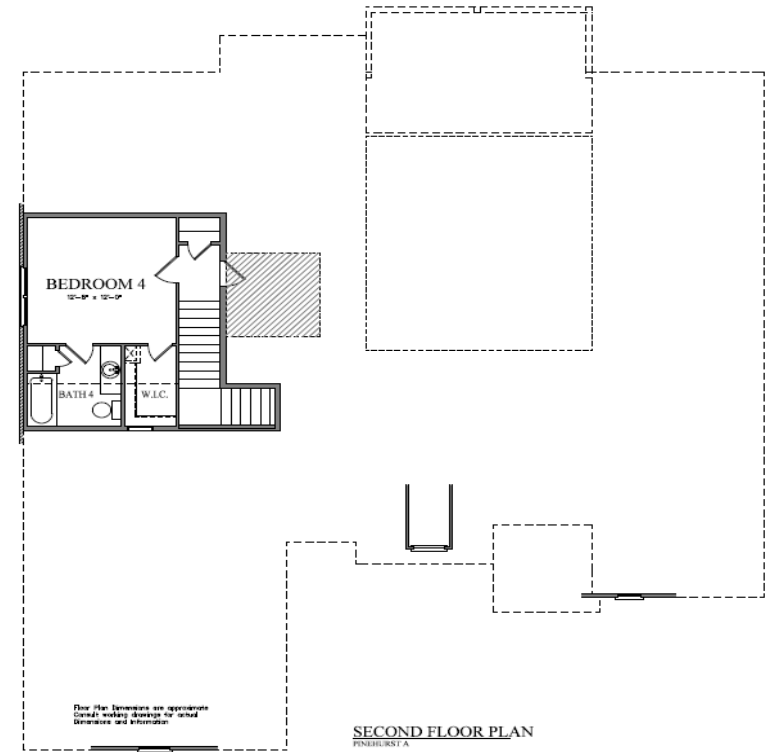

Pinehurst A

2,934 sq. ft.

BERCHER HOMES
Great Homes. Great Life.