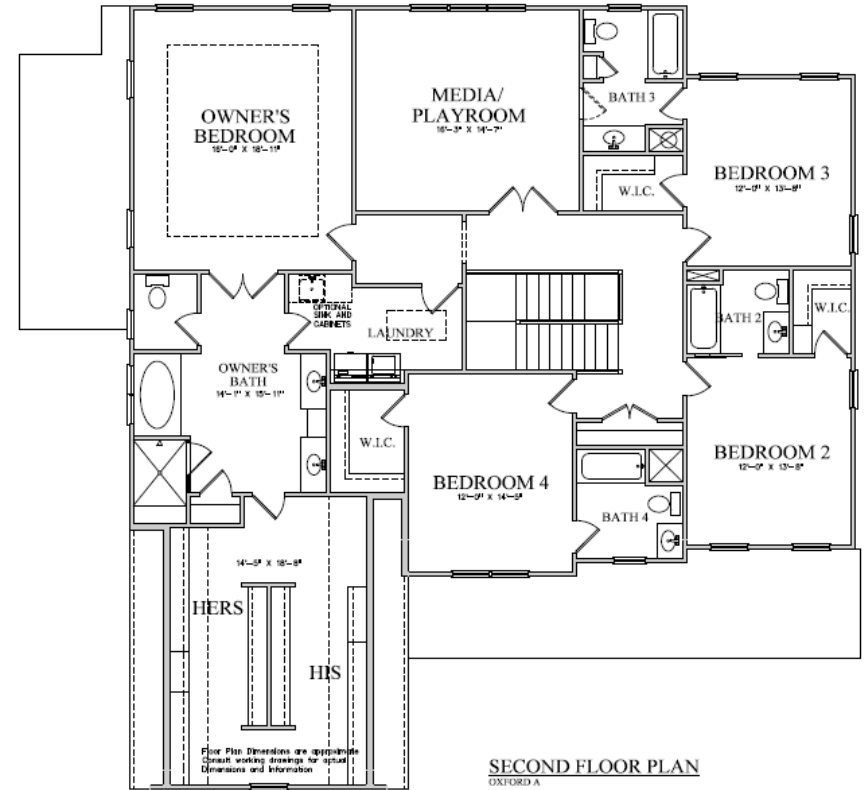

Oxford A

4,310 sq. ft.

Artistic rendering of plan elevation. Actual plan may vary slightly.

BERCHER HOMES
Great Homes. Great Life.

Oxford A

4,310 sq. ft.

Optional Wrap Around Porch