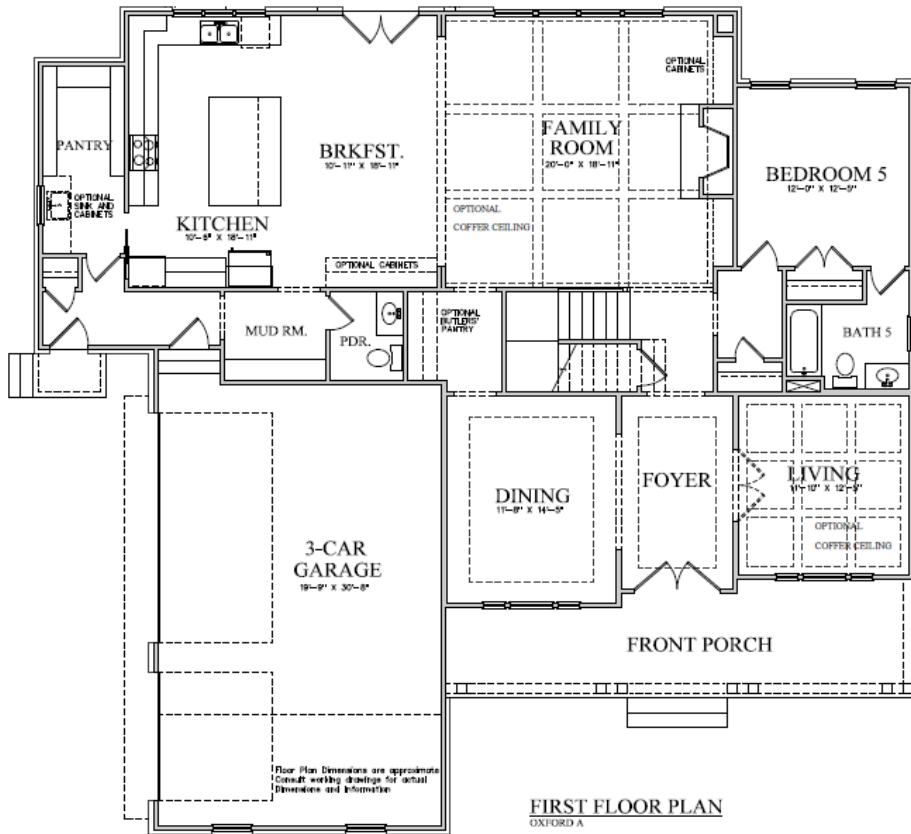

Oxford A

4,310 sq. ft.

Artistic rendering of plan elevation. Actual plan may vary slightly.

BERCHER HOMES
Great Homes. Great Life.

Oxford A

4,310 sq. ft.

Optional Wrap Around Porch