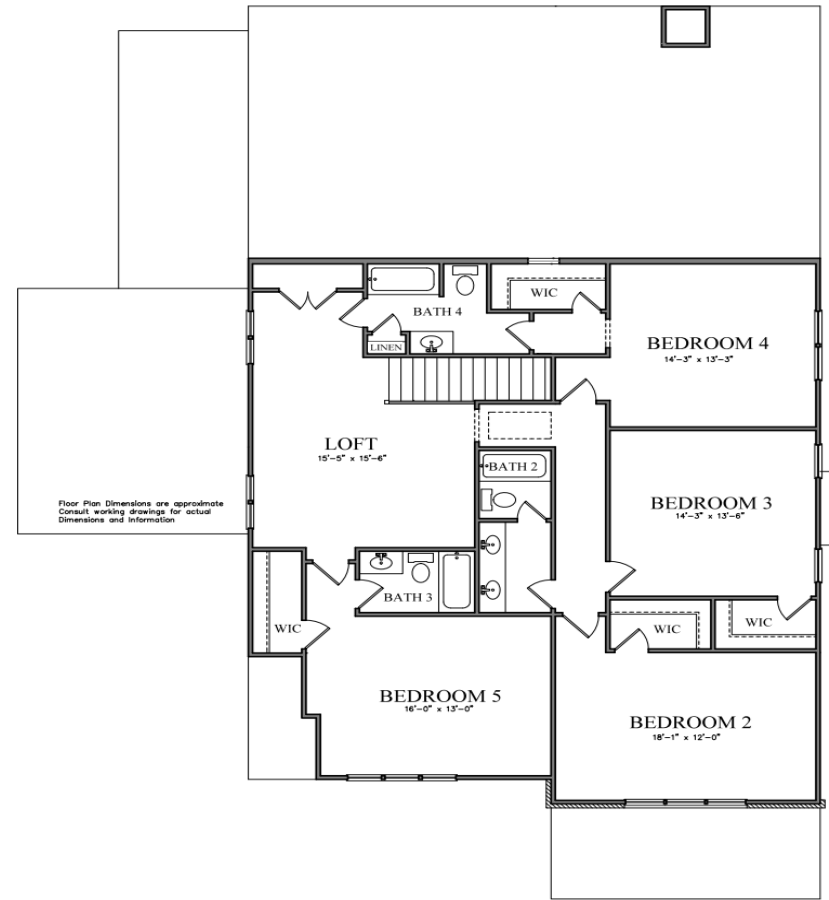

St Simons A

4,012 sq. ft.

BERCHER HOMES
Great Homes. Great Life.