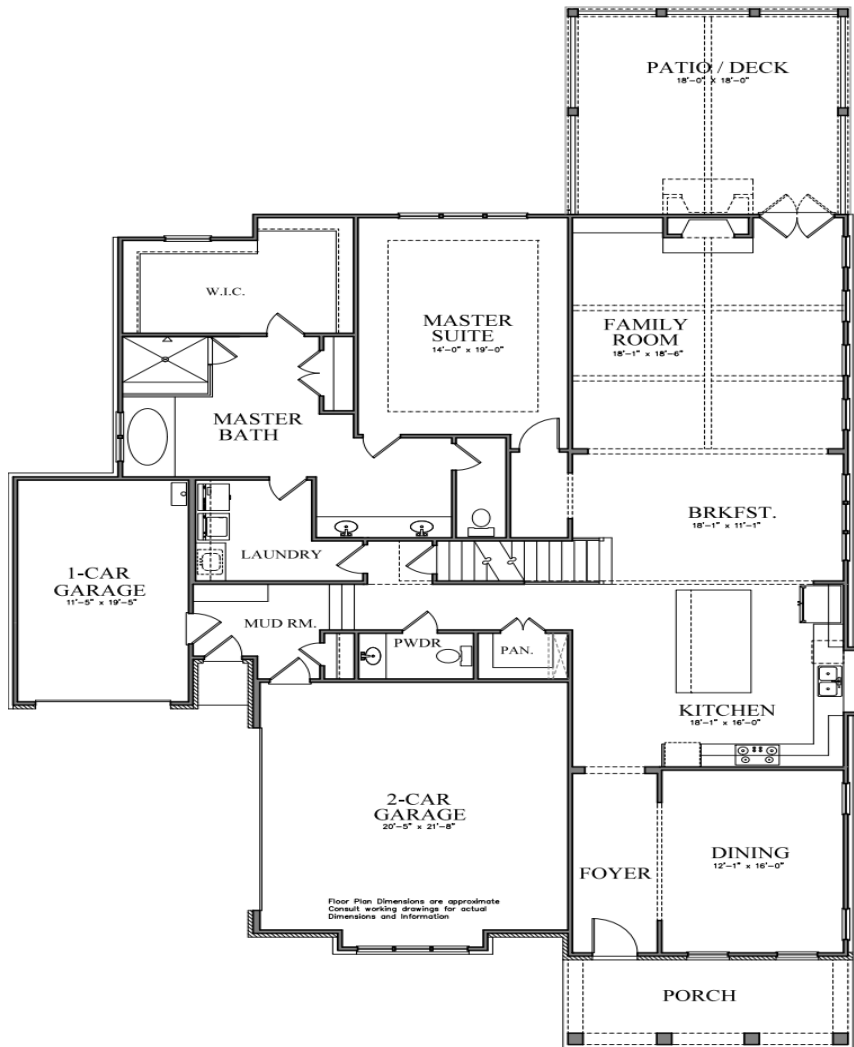

St Simons A

4,012 sq. ft.

BERCHER HOMES
Great Homes. Great Life.