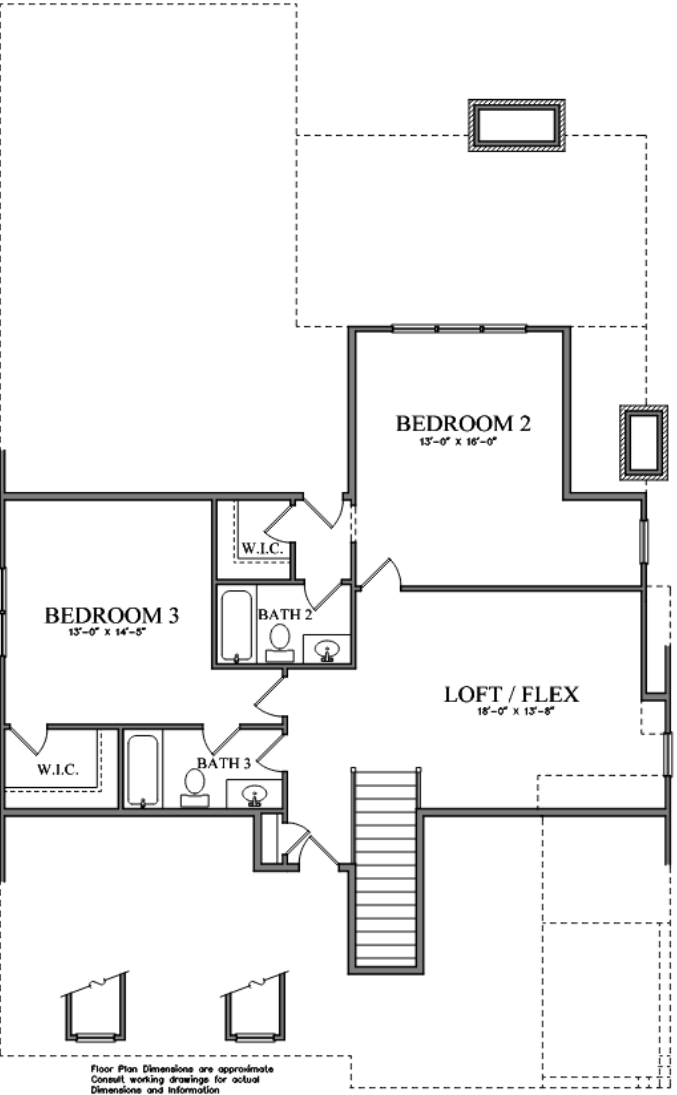

Vinings D

2,744 sq. ft.

Artistic rendering of plan elevation. Actual plan may vary slightly.

BERCHER HOMES
Great Homes. Great Life.

Vinings D

2,744 sq. ft.

FIRST FLOOR PLAN

SECOND FLOOR PLAN