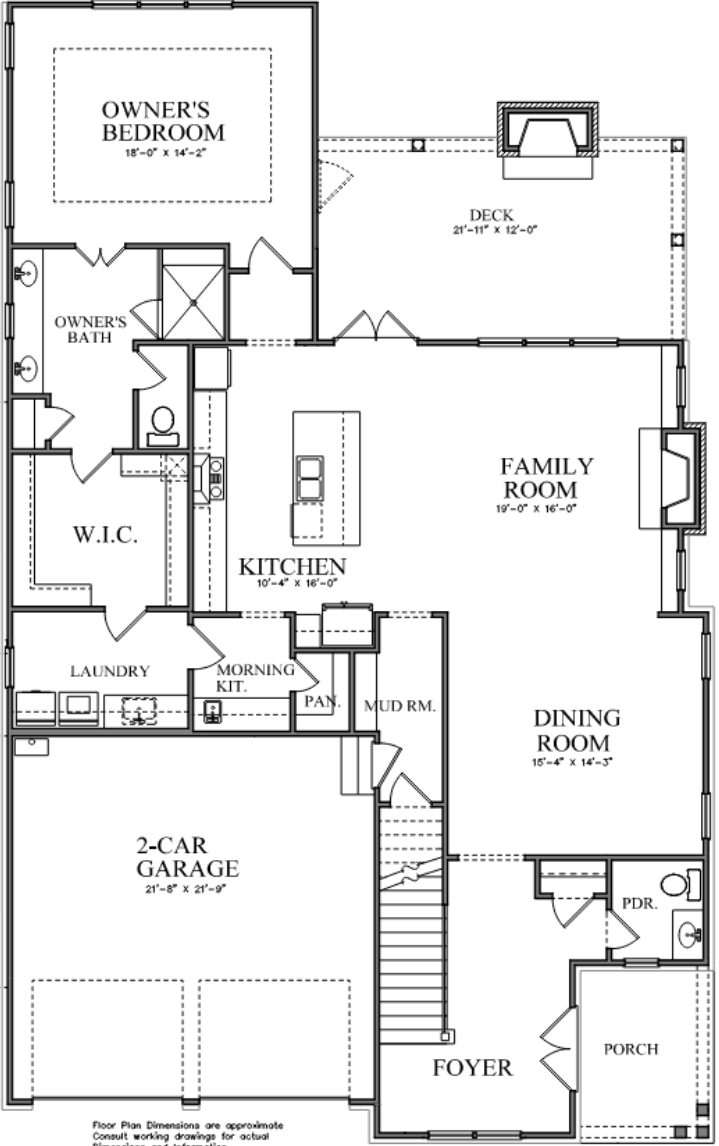

Vinings D

2,744 sq. ft.

Artistic rendering of plan elevation. Actual plan may vary slightly.

BERCHER HOMES
Great Homes. Great Life.

Vinings D

2,744 sq. ft.

FIRST FLOOR PLAN

SECOND FLOOR PLAN