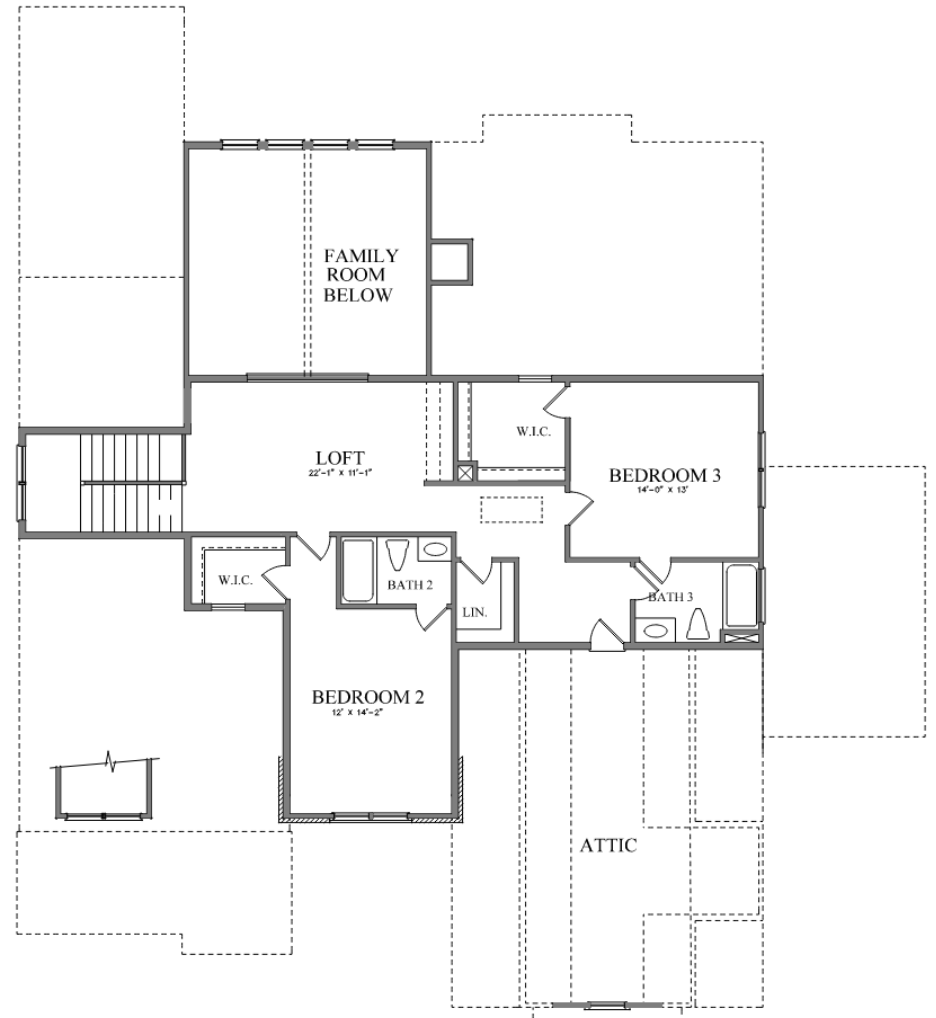

# Evans D

3,540 sq. ft.

*Artistic rendering of plan elevation. Actual plan may vary slightly.*

**BERCHER HOMES**  
Great Homes. Great Life.

# Evans D

3,540 sq. ft.

FIRST FLOOR PLAN  
EVANS D

SECOND FLOOR PLAN  
EVANS D

**BERCHER HOMES**  
Great Homes. Great Life.

 Information is believed to be accurate, but is not warranted and subject to changes, omissions, errors, prior sales and withdrawal without notice.