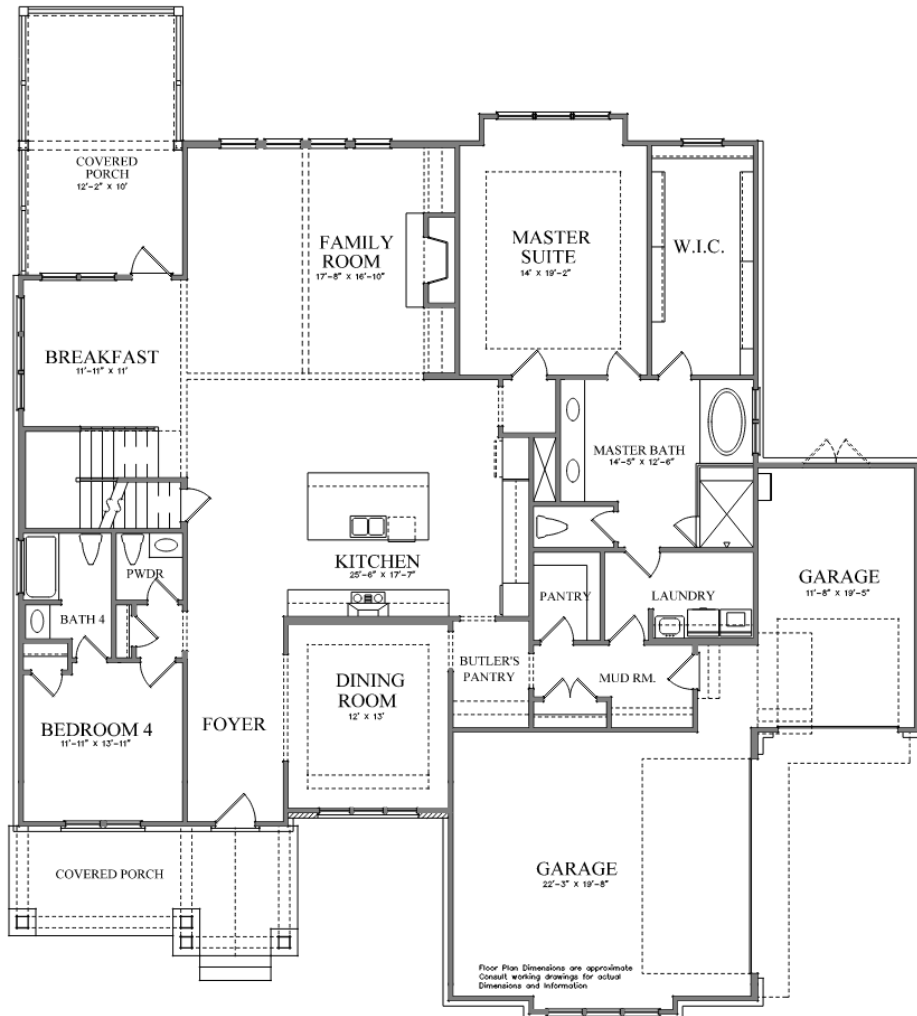

# Evans D

3,540 sq. ft.

*Artistic rendering of plan elevation. Actual plan may vary slightly.*

**BERCHER HOMES**  
Great Homes. Great Life.

# Evans D

3,540 sq. ft.

FIRST FLOOR PLAN  
EVANS D

SECOND FLOOR PLAN  
EVANS D

**BERCHER HOMES**  
Great Homes. Great Life.

 Information is believed to be accurate, but is not warranted and subject to changes, omissions, errors, prior sales and withdrawal without notice.