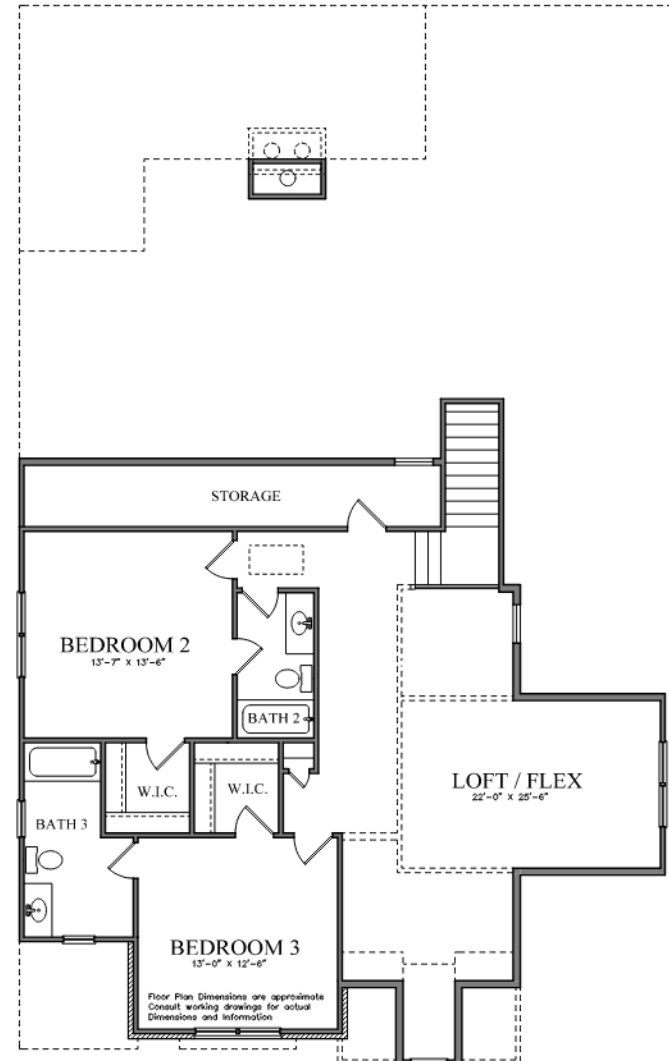

# Trenton E

---

3,285 sq. ft.

---

**BERCHER HOMES**  
Great Homes. Great Life.

---

# Trenton E

3,285 sq. ft.

FIRST FLOOR PLAN  
TRENTON E

SECOND FLOOR PLAN  
TRENTON E

**BERCHER HOMES**  
Great Homes. Great Life.