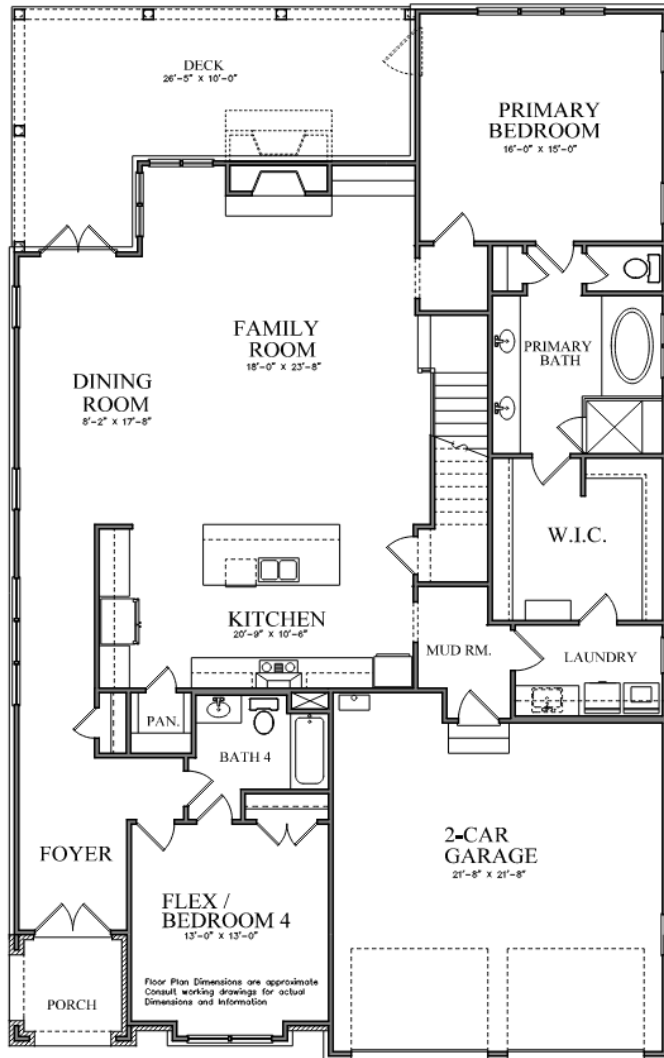

# Trenton E

---

3,285 sq. ft.

---

**BERCHER HOMES**  
Great Homes. Great Life.

---

# Trenton E

3,285 sq. ft.

FIRST FLOOR PLAN  
TRENTON E

SECOND FLOOR PLAN  
TRENTON E

**BERCHER HOMES**  
Great Homes. Great Life.