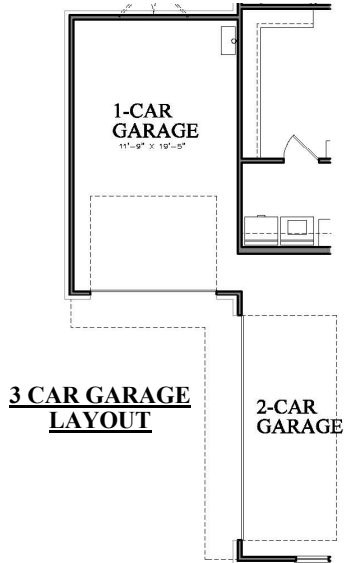

Vinings A

2,744 sq. ft.

Artistic rendering of plan elevation. Actual plan may vary slightly.

BERCHER HOMES
Great Homes. Great Life.

Vinings A

2,744 sq. ft.

FIRST FLOOR PLAN

SECOND FLOOR PLAN
OXFORD C