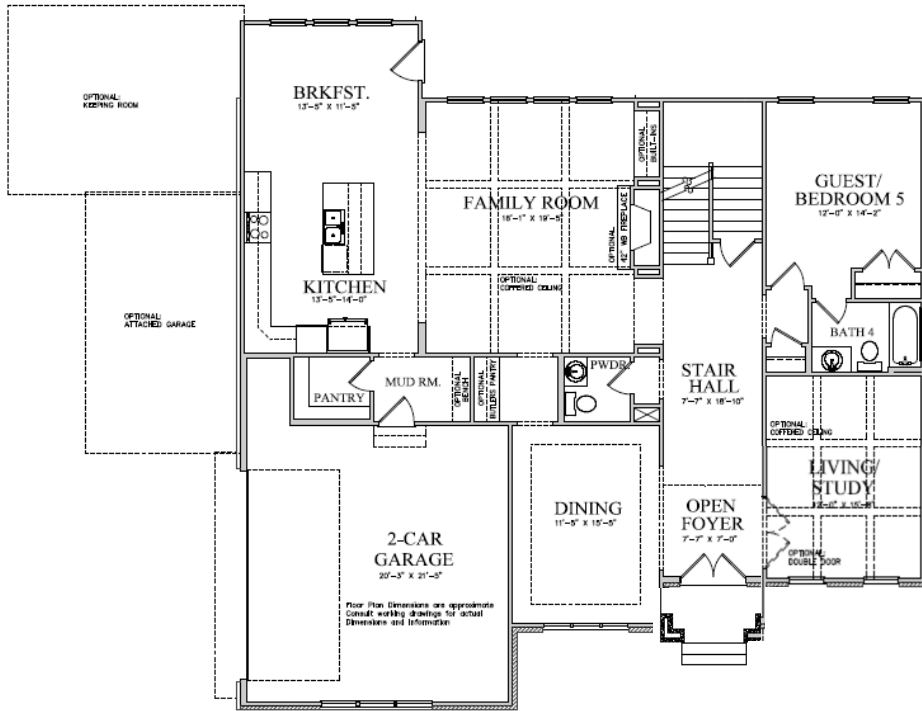

# Dillard D

3,812 sq. ft.

**BERCHER HOMES**  
Great Homes. Great Life.

# Dillard D

3,812 sq. ft.

FIRST FLOOR PLAN  
DILLARD D

SECOND FLOOR PLAN  
DILLARD D

## Optional 3rd Car Garage & Keeping Room