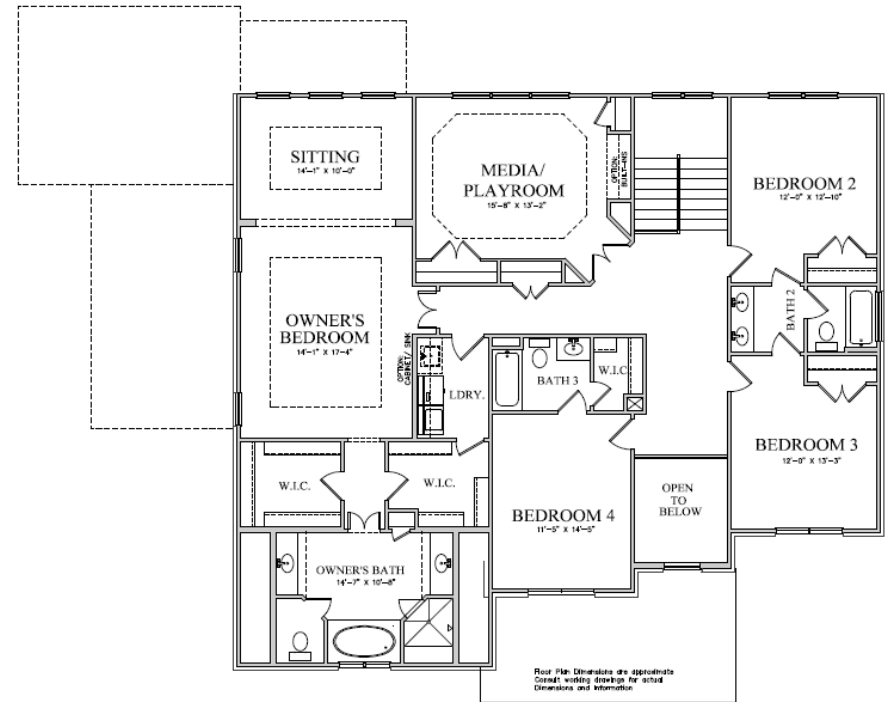

# Dillard D

3,812 sq. ft.

**BERCHER HOMES**  
Great Homes. Great Life.

# Dillard D

3,812 sq. ft.

FIRST FLOOR PLAN  
DILLARD D

SECOND FLOOR PLAN  
DILLARD D

## Optional 3rd Car Garage & Keeping Room