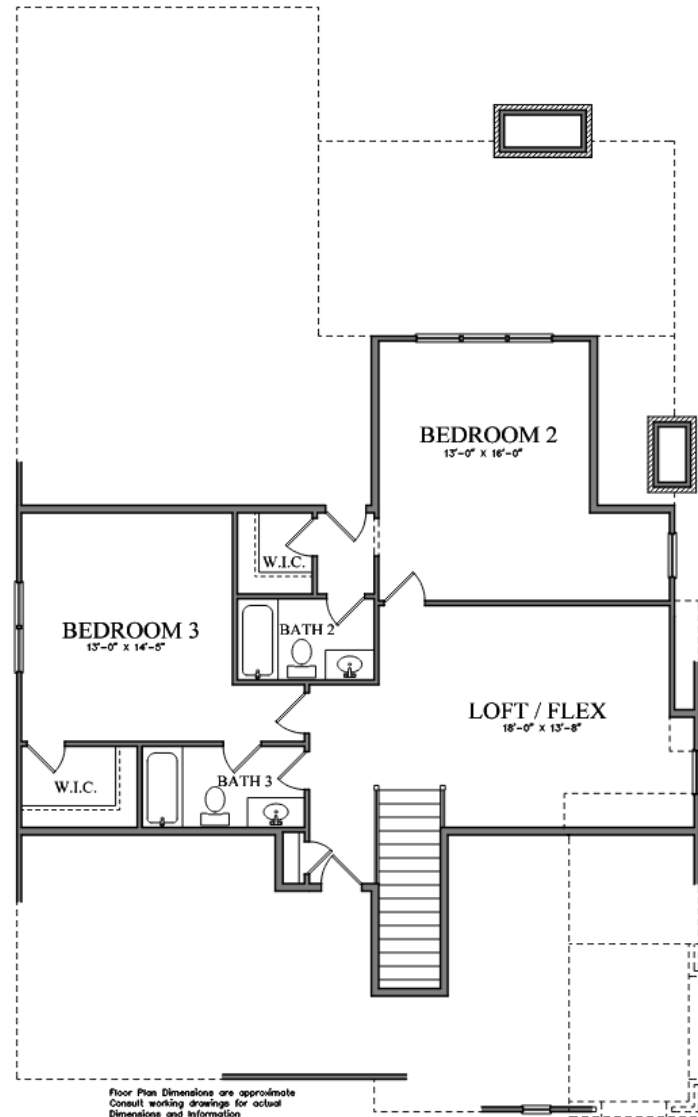

SECOND FLOOR PLAN

BERCHER HOMES
Great Homes. Great Life.

Information is believed to be accurate, but is not warranted and subject to changes, omissions, errors, prior sales and withdrawal without notice.