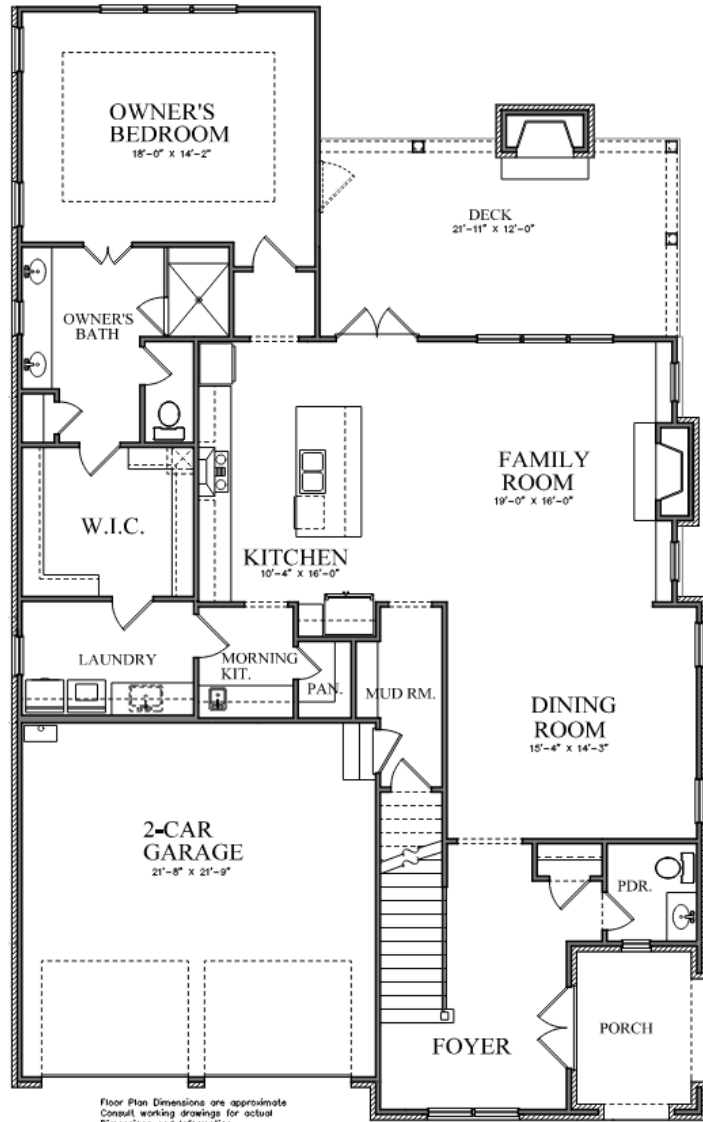

Vinings F

2,744 sq. ft.

FIRST FLOOR PLAN