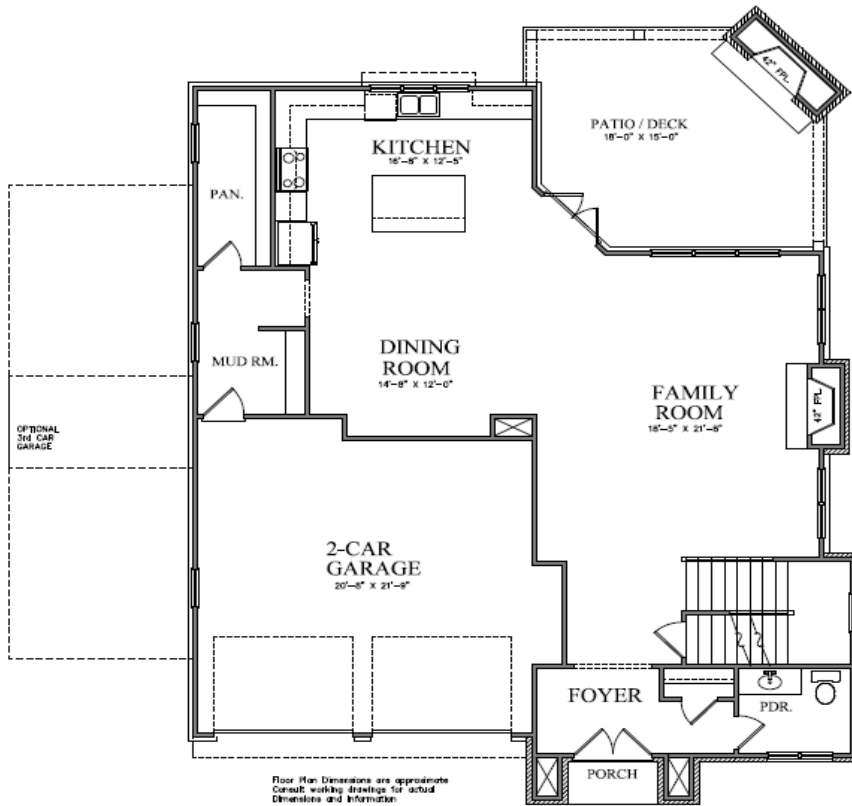

Carlton E

2,964 sq. ft.

Artistic rendering of plan elevation. Actual plan may vary slightly.

CARLTON-10-E

BERCHER HOMES

Great Homes. Great Life.

Carlton E

2,964 sq. ft.

FIRST FLOOR PLAN
CARLTON E

SECOND FLOOR PLAN
CARLTON E