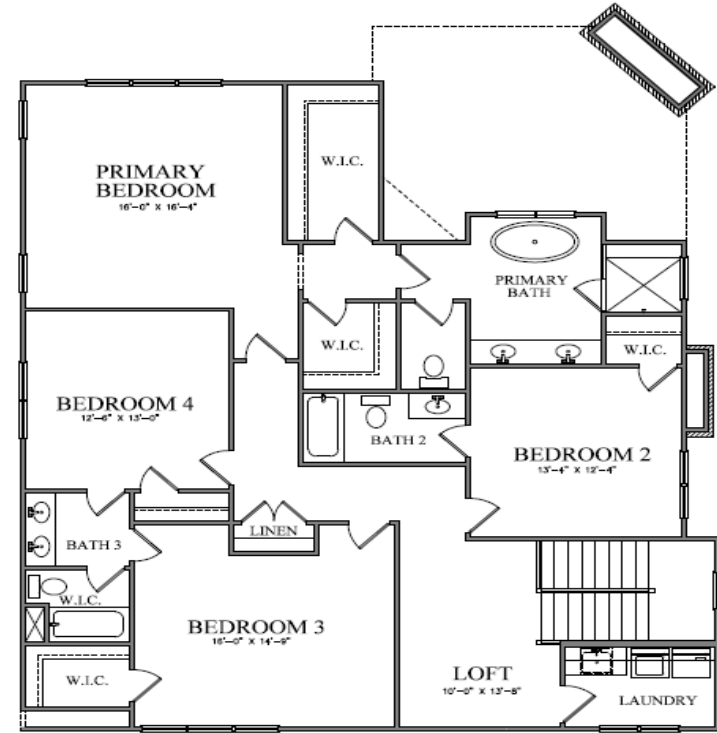

Carlton E

2,964 sq. ft.

Artistic rendering of plan elevation. Actual plan may vary slightly.

CARLTON-10-E

BERCHER HOMES

Great Homes. Great Life.

Carlton E

2,964 sq. ft.

FIRST FLOOR PLAN
CARLTON E

SECOND FLOOR PLAN
CARLTON E