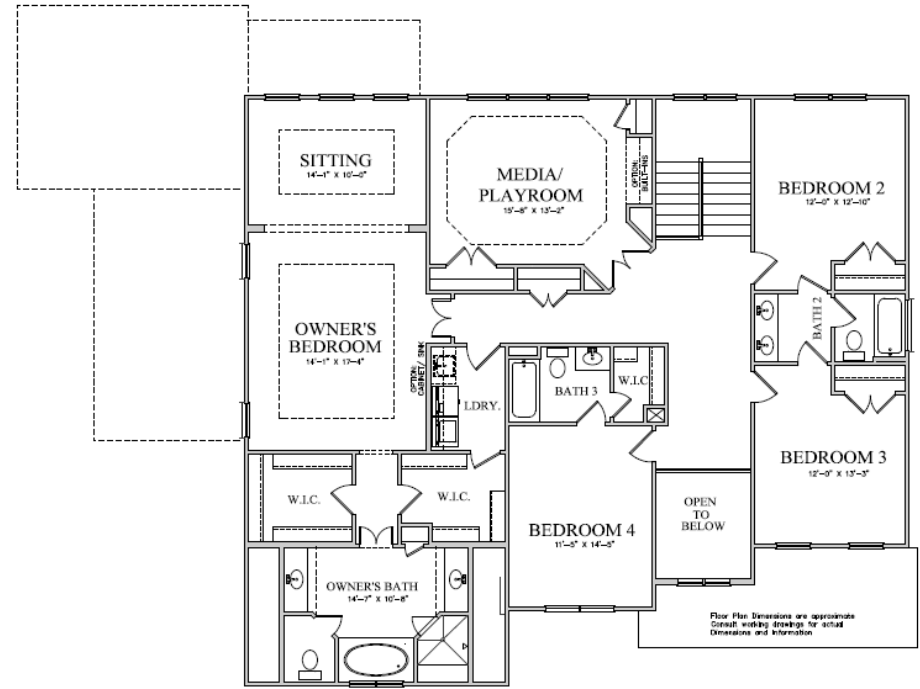

Dillard A

3,837 sq. ft.

BERCHER HOMES
Great Homes. Great Life.

Dillard A

3,837 sq. ft.

FIRST FLOOR PLAN
DILLARD A

SECOND FLOOR PLAN
DILLARD A

Optional 3rd Car Garage & Keeping Room