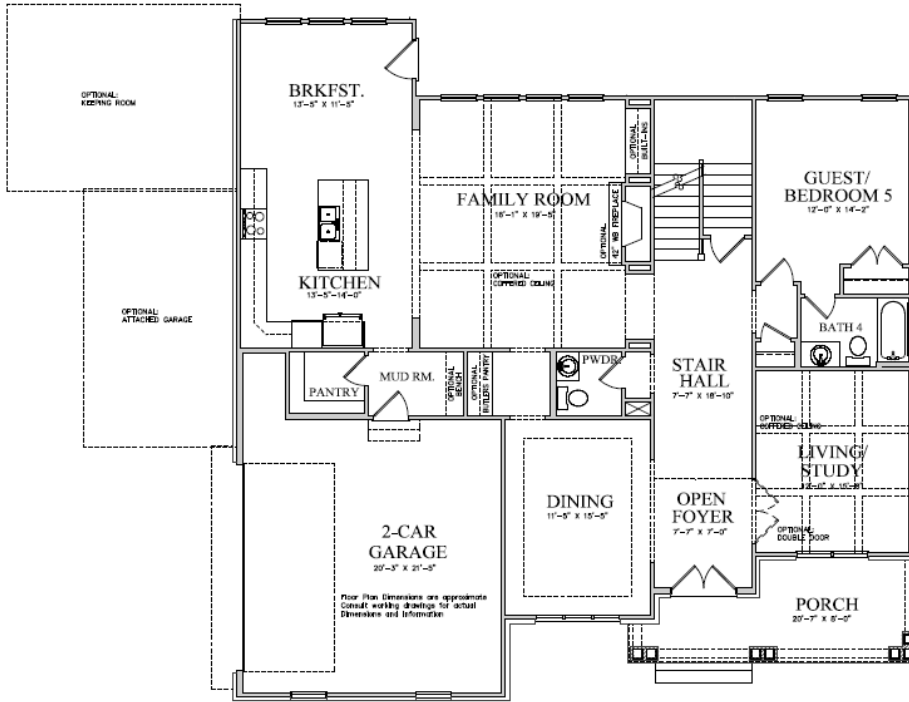

Dillard A

3,837 sq. ft.

BERCHER HOMES
Great Homes. Great Life.

Dillard A

3,837 sq. ft.

FIRST FLOOR PLAN
DILLARD A

SECOND FLOOR PLAN
DILLARD A

Optional 3rd Car Garage & Keeping Room