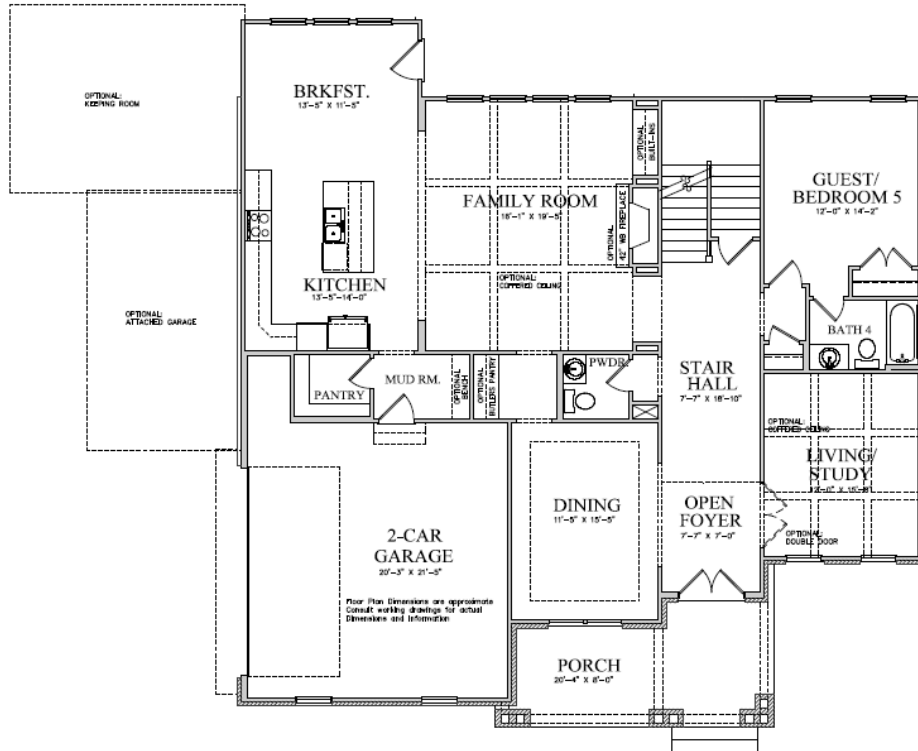

# Dillard B

3,837 sq. ft.

**BERCHER HOMES**  
Great Homes. Great Life.

# Dillard B

3,837 sq. ft.

FIRST FLOOR PLAN  
DILLARD B

SECOND FLOOR PLAN  
DILLARD B

## Optional 3rd Car Garage & Keeping Room