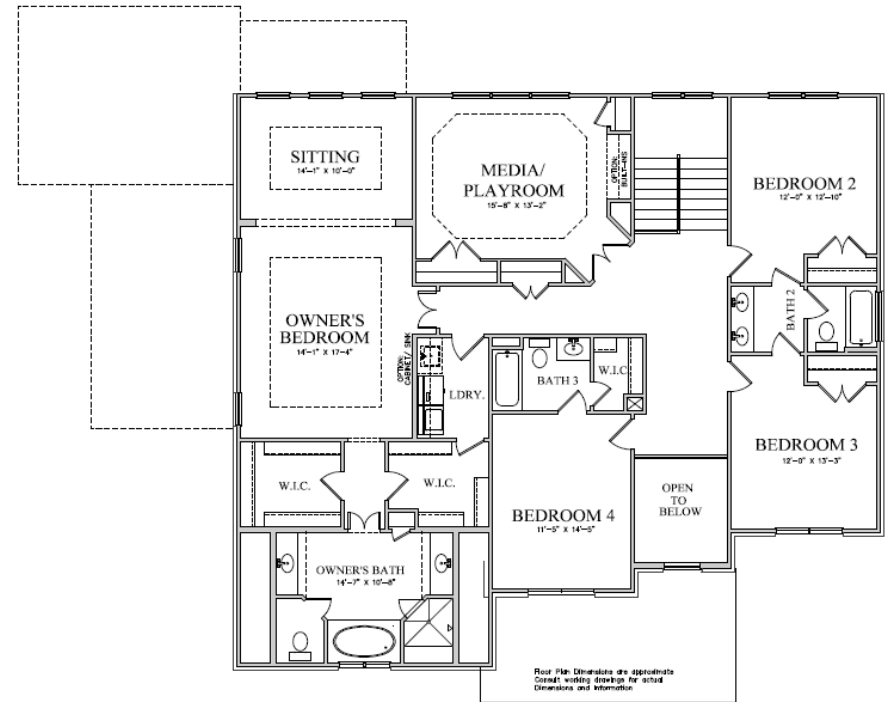

# Dillard B

3,837 sq. ft.

**BERCHER HOMES**  
Great Homes. Great Life.

# Dillard B

3,837 sq. ft.

FIRST FLOOR PLAN  
DILLARD B

SECOND FLOOR PLAN  
DILLARD B

## Optional 3rd Car Garage & Keeping Room