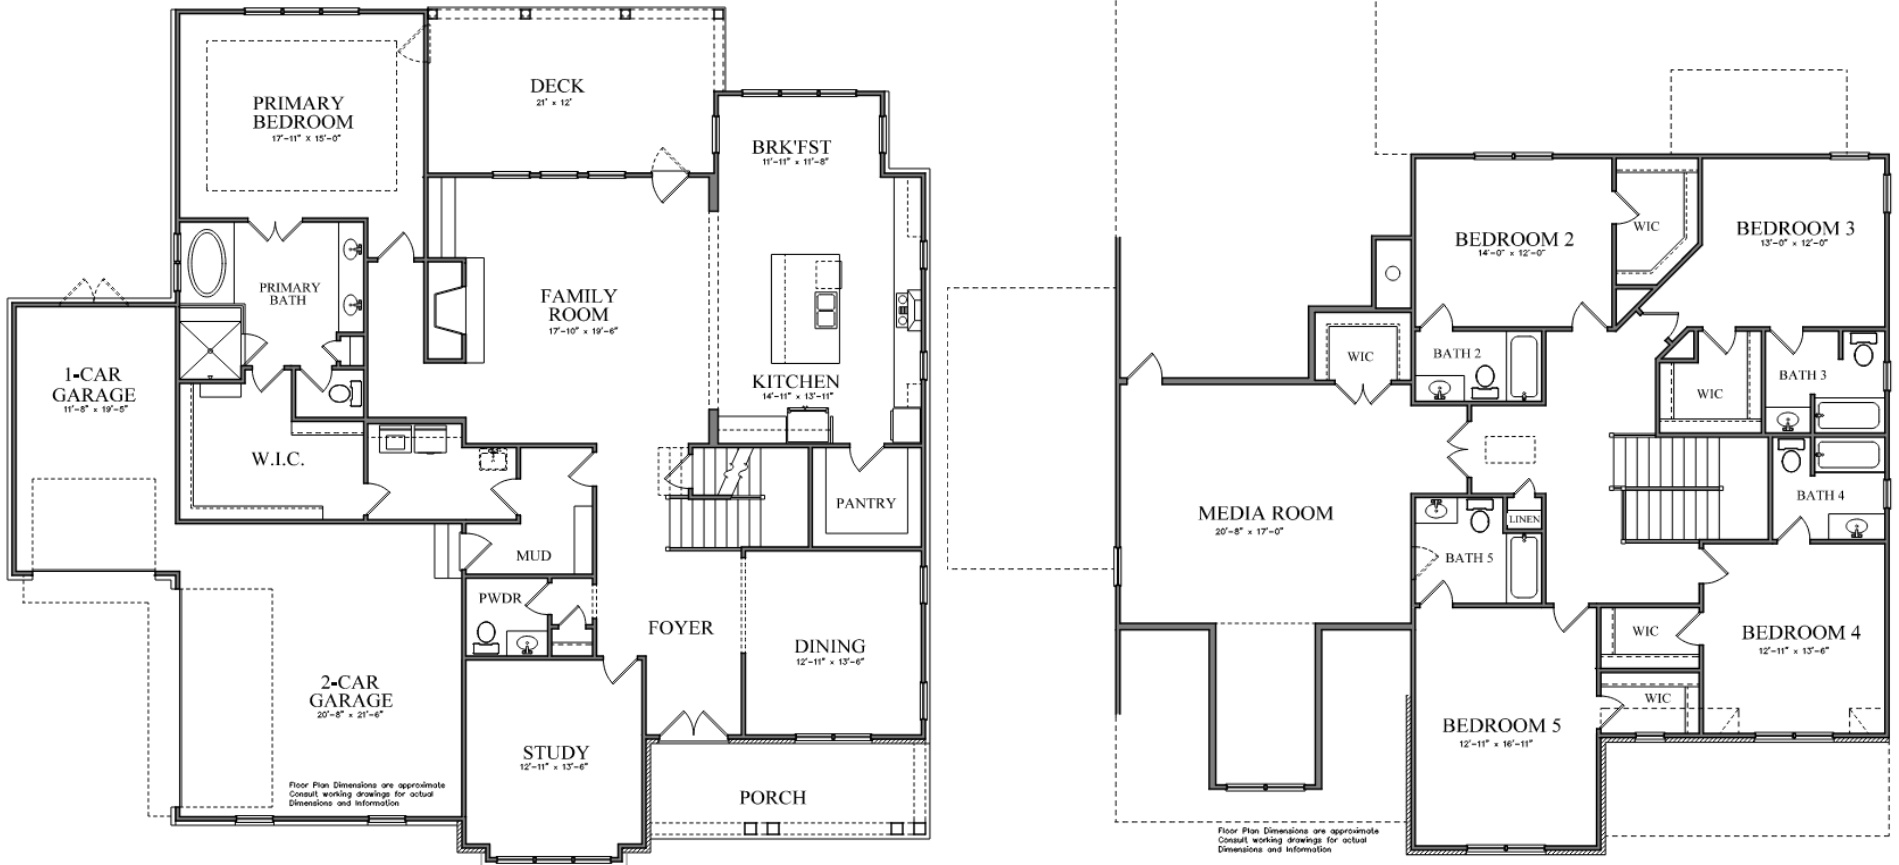

# Bainbridge B

4,311 sq. ft.

*Artistic rendering of plan elevation. Actual plan may vary slightly.*

**BERCHER HOMES**

Great Homes. Great Life.

# Bainbridge B

4,311 sq. ft.

**BERCHER HOMES**  
Great Homes. Great Life.

 Information is believed to be accurate, but is not warranted and subject to changes, omissions, errors, prior sales and withdrawal without notice.