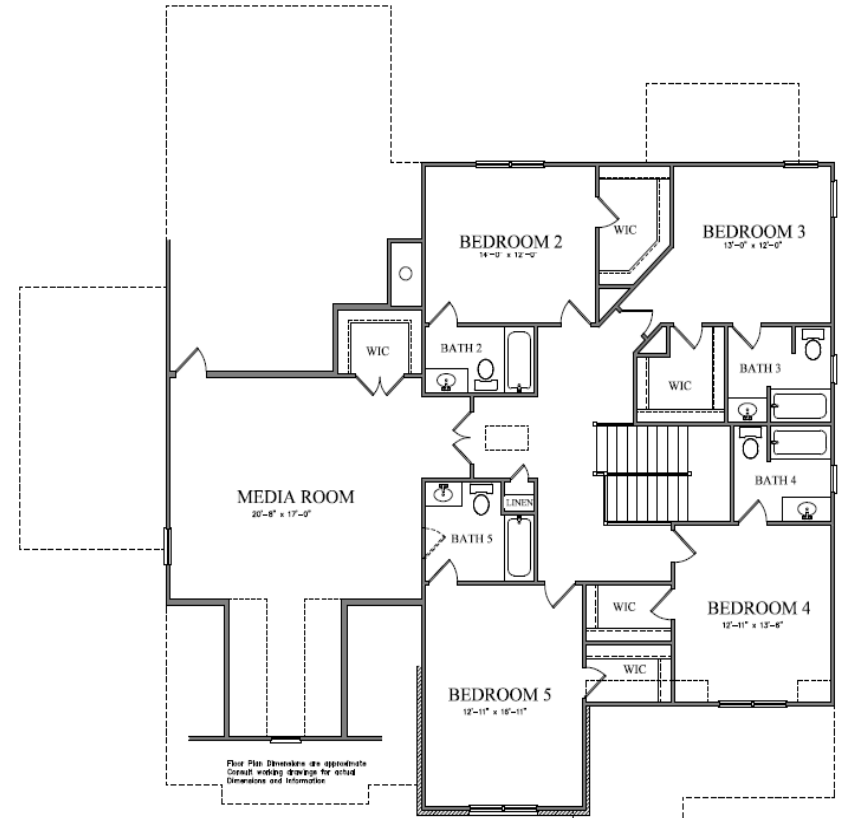

Bainbridge C

4,300 sq. ft.

BAINBRIDGE-10-C

BERCHER HOMES

Great Homes. Great Life.

Bainbridge C

4,300 sq. ft.

FIRST FLOOR PLAN
BAINBRIDGE C

SECOND FLOOR PLAN
BAINBRIDGE C

BERCHER HOMES
Great Homes. Great Life.

 Information is believed to be accurate, but is not warranted and subject to changes, omissions, errors, prior sales and withdrawal without notice.