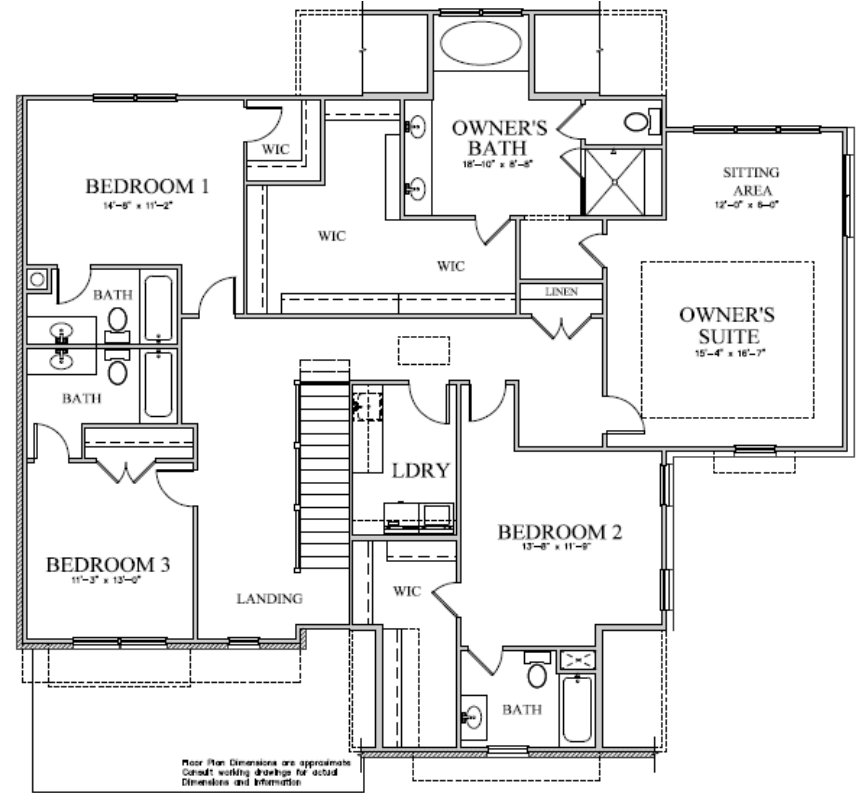

Brooks B

3,459 sq. ft.

BERCHER HOMES
Great Homes. Great Life.

Brooks B

3,459 sq. ft.

FIRST FLOOR PLAN
BROOKS A

SECOND FLOOR PLAN
BROOKS B

Optional 5th Bedroom/Bathroom (A or B)

OPTIONAL 5TH BEDROOM

OPTIONAL 5TH BEDROOM

BERCHER HOMES
Great Homes. Great Life.

 Information is believed to be accurate, but is not warranted and subject to changes, omissions, errors, prior sales and withdrawal without notice.