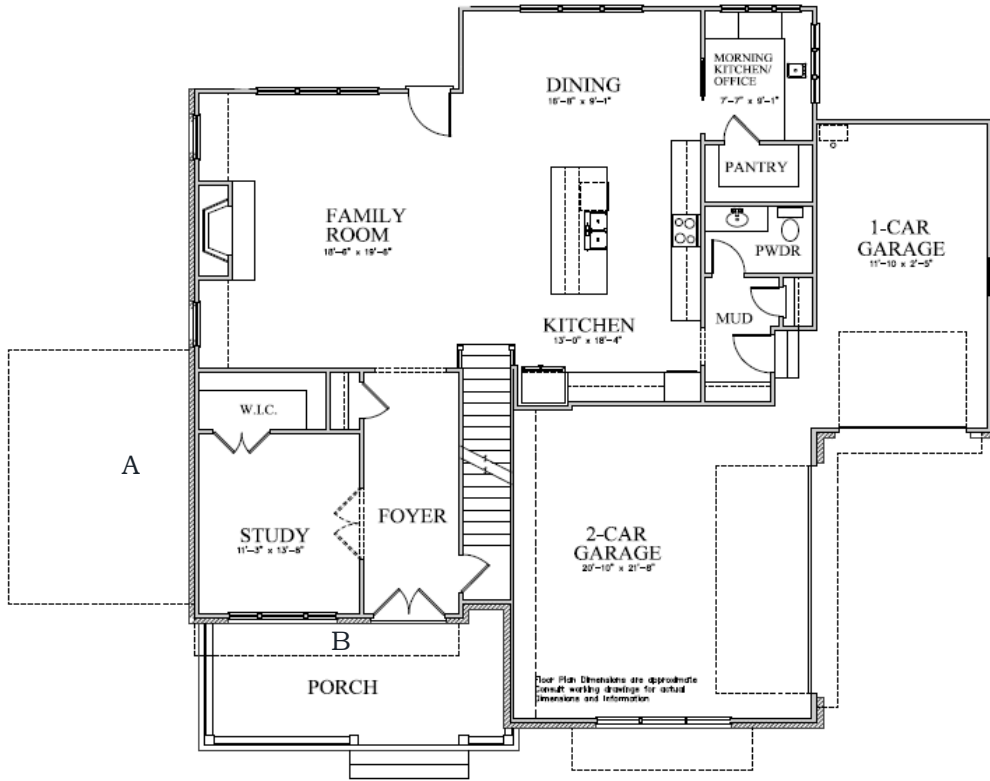

Brooks B

3,459 sq. ft.

BERCHER HOMES
Great Homes. Great Life.

Brooks B

3,459 sq. ft.

FIRST FLOOR PLAN
BROOKS A

SECOND FLOOR PLAN
BROOKS B

Optional 5th Bedroom/Bathroom (A or B)

OPTIONAL 5TH BEDROOM

OPTIONAL 5TH BEDROOM

BERCHER HOMES
Great Homes. Great Life.

 Information is believed to be accurate, but is not warranted and subject to changes, omissions, errors, prior sales and withdrawal without notice.