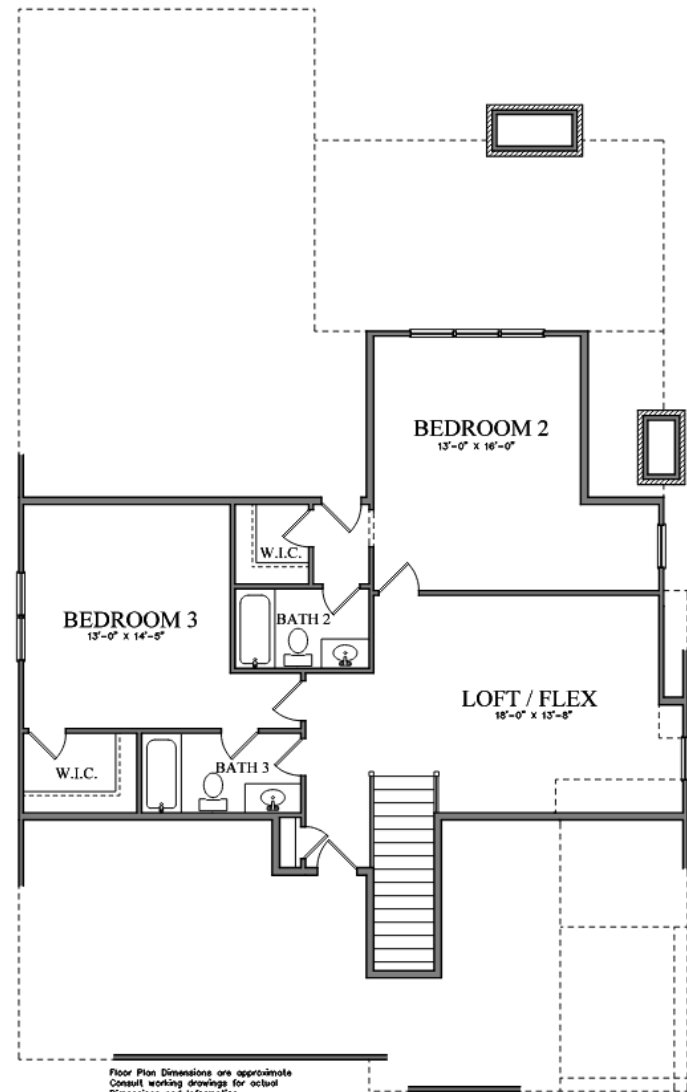

SECOND FLOOR PLAN
OXFORD C

BERCHER HOMES
Great Homes. Great Life.