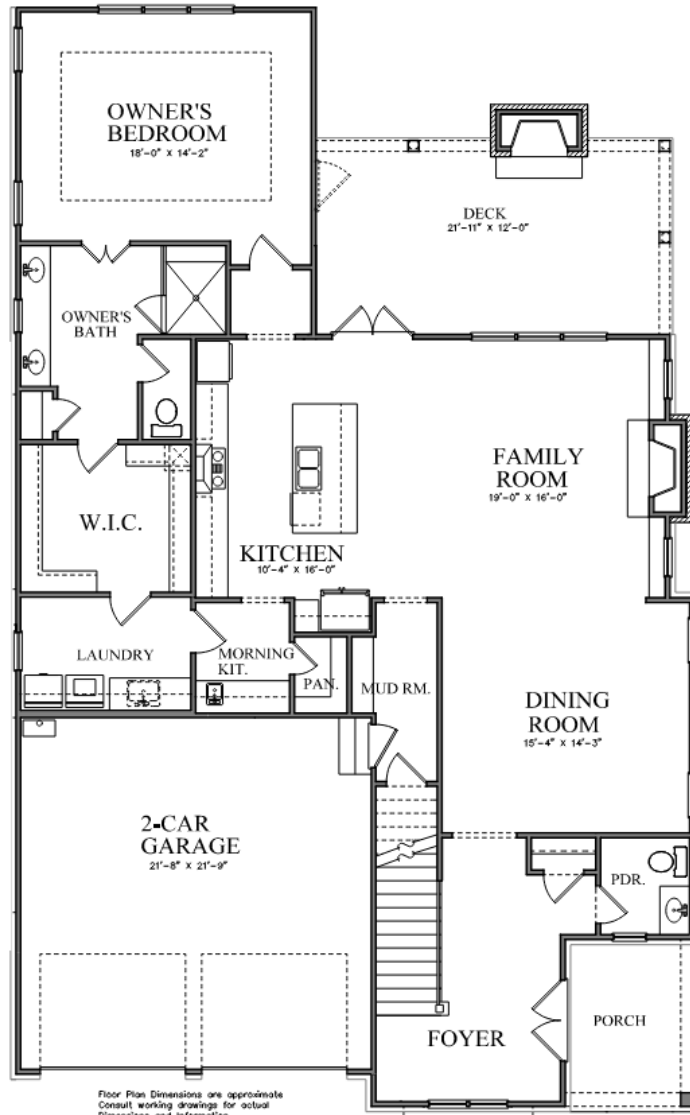

Vinings E

2,744 sq. ft.

FIRST FLOOR PLAN