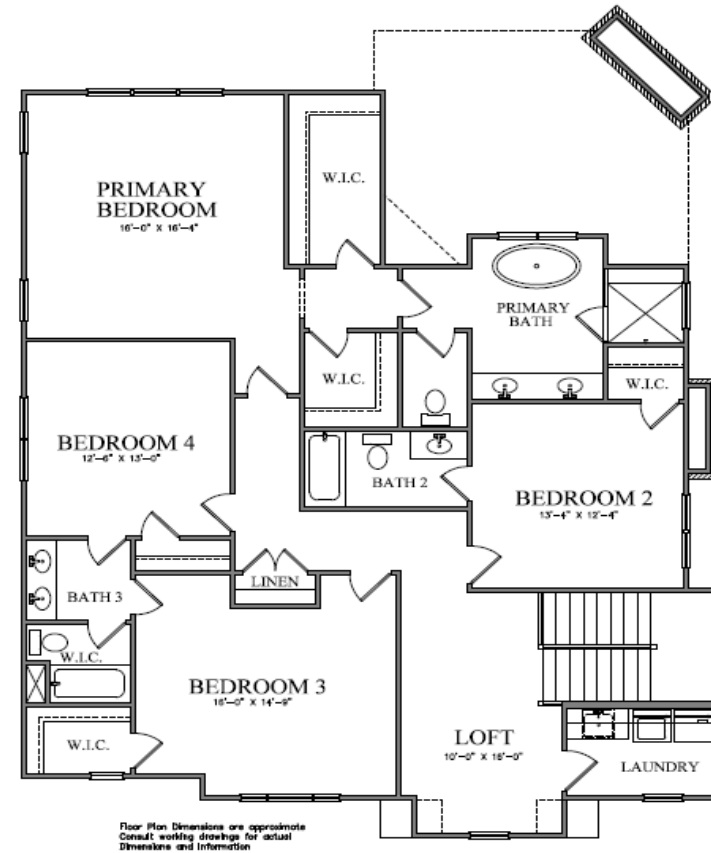

Carlton D

2,964 sq. ft.

Artistic rendering of plan elevation. Actual plan may vary slightly.

Don Nicholas Co. Inc.

BERCHER HOMES

Great Homes. Great Life.

Carlton D

2,964 sq. ft.

FIRST FLOOR PLAN
CARLTON D

SECOND FLOOR PLAN
CARLTON D

BERCHER HOMES
Great Homes. Great Life.

 Information is believed to be accurate, but is not warranted and subject to changes, omissions, errors, prior sales and withdrawal without notice.