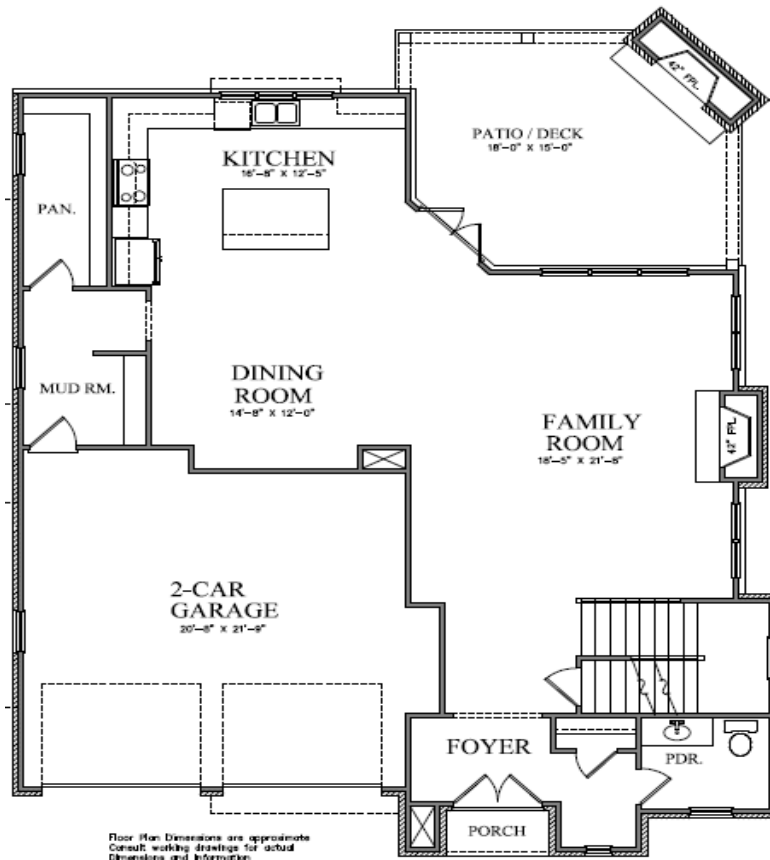

Carlton D

2,964 sq. ft.

Artistic rendering of plan elevation. Actual plan may vary slightly.

Don Nicholas Co. Inc.

BERCHER HOMES

Great Homes. Great Life.

Carlton D

2,964 sq. ft.

FIRST FLOOR PLAN
CARLTON D

SECOND FLOOR PLAN
CARLTON D

BERCHER HOMES
Great Homes. Great Life.

 Information is believed to be accurate, but is not warranted and subject to changes, omissions, errors, prior sales and withdrawal without notice.