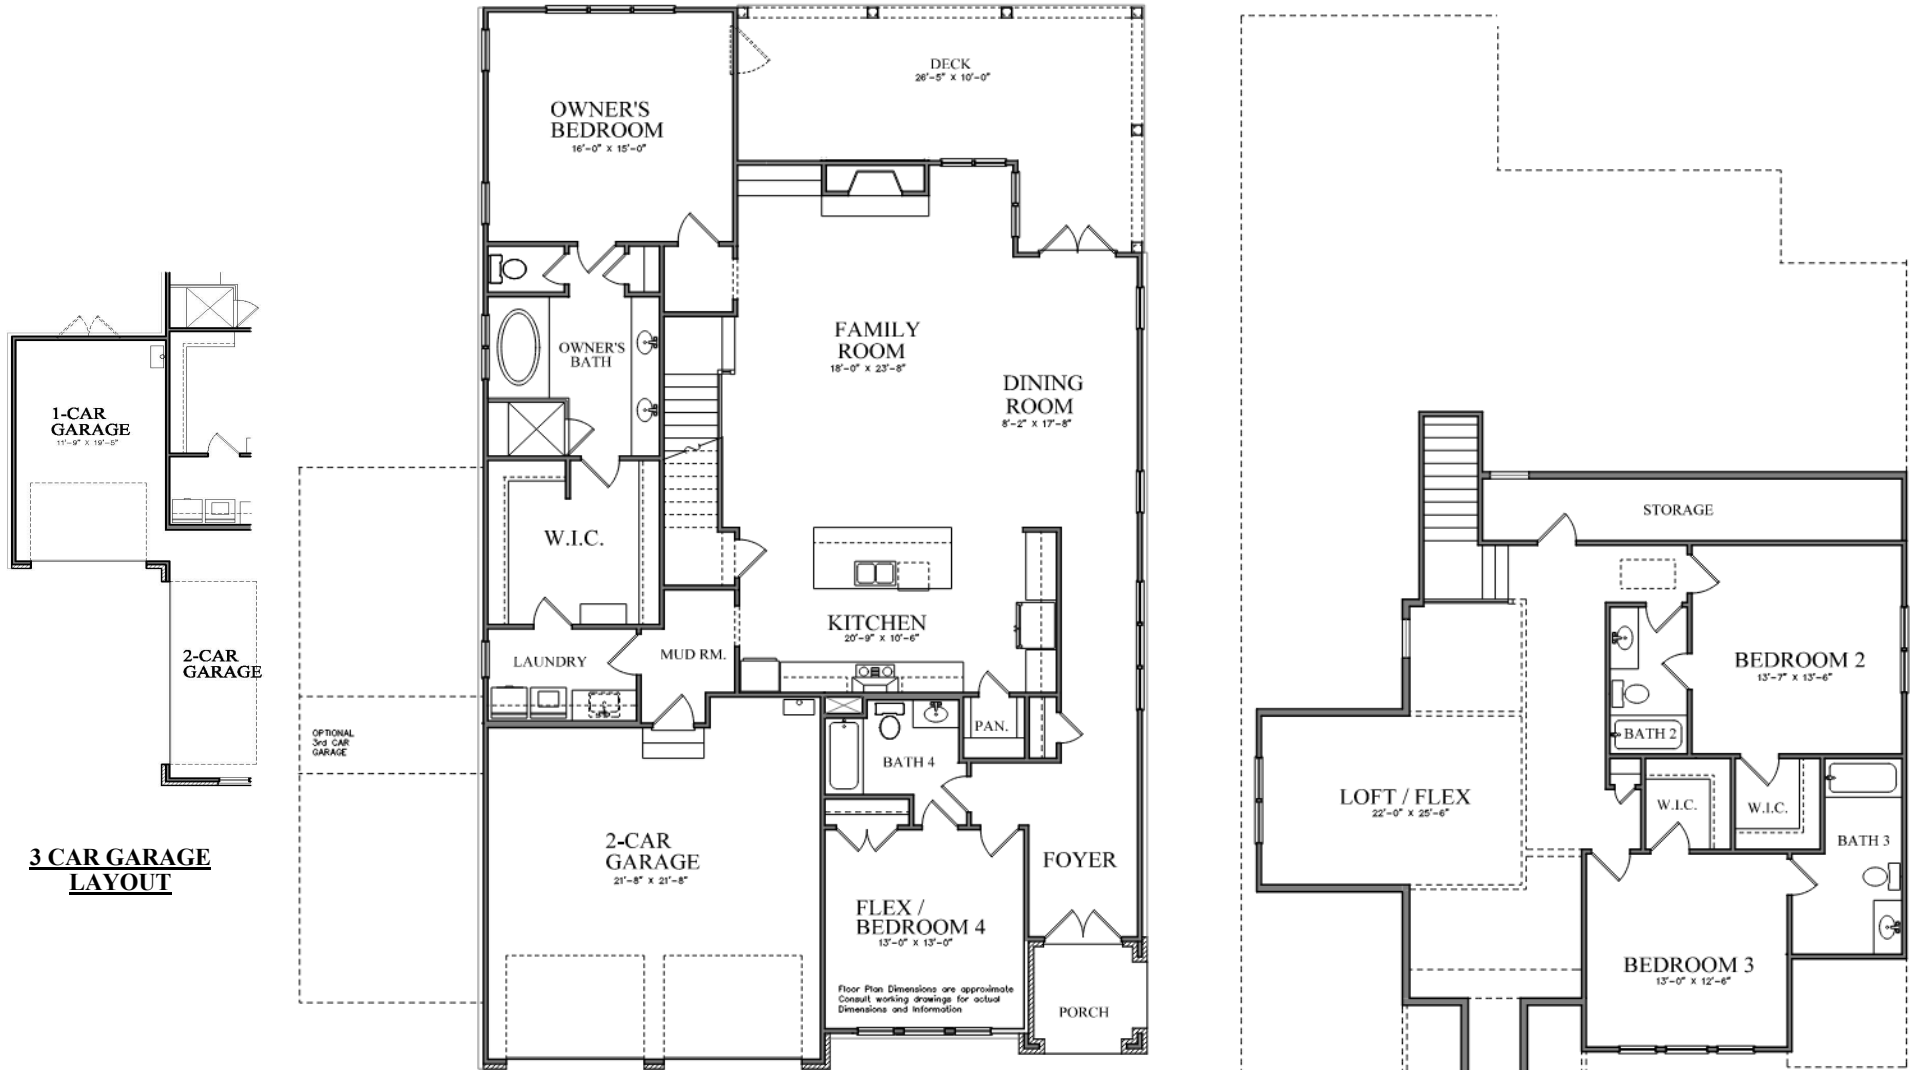

Trenton C

3,298 sq. ft.

BERCHER HOMES
Great Homes. Great Life.

Trenton C

3,298 sq. ft.

FIRST FLOOR PLAN

SECOND FLOOR PLAN

BERCHER HOMES
Great Homes. Great Life.