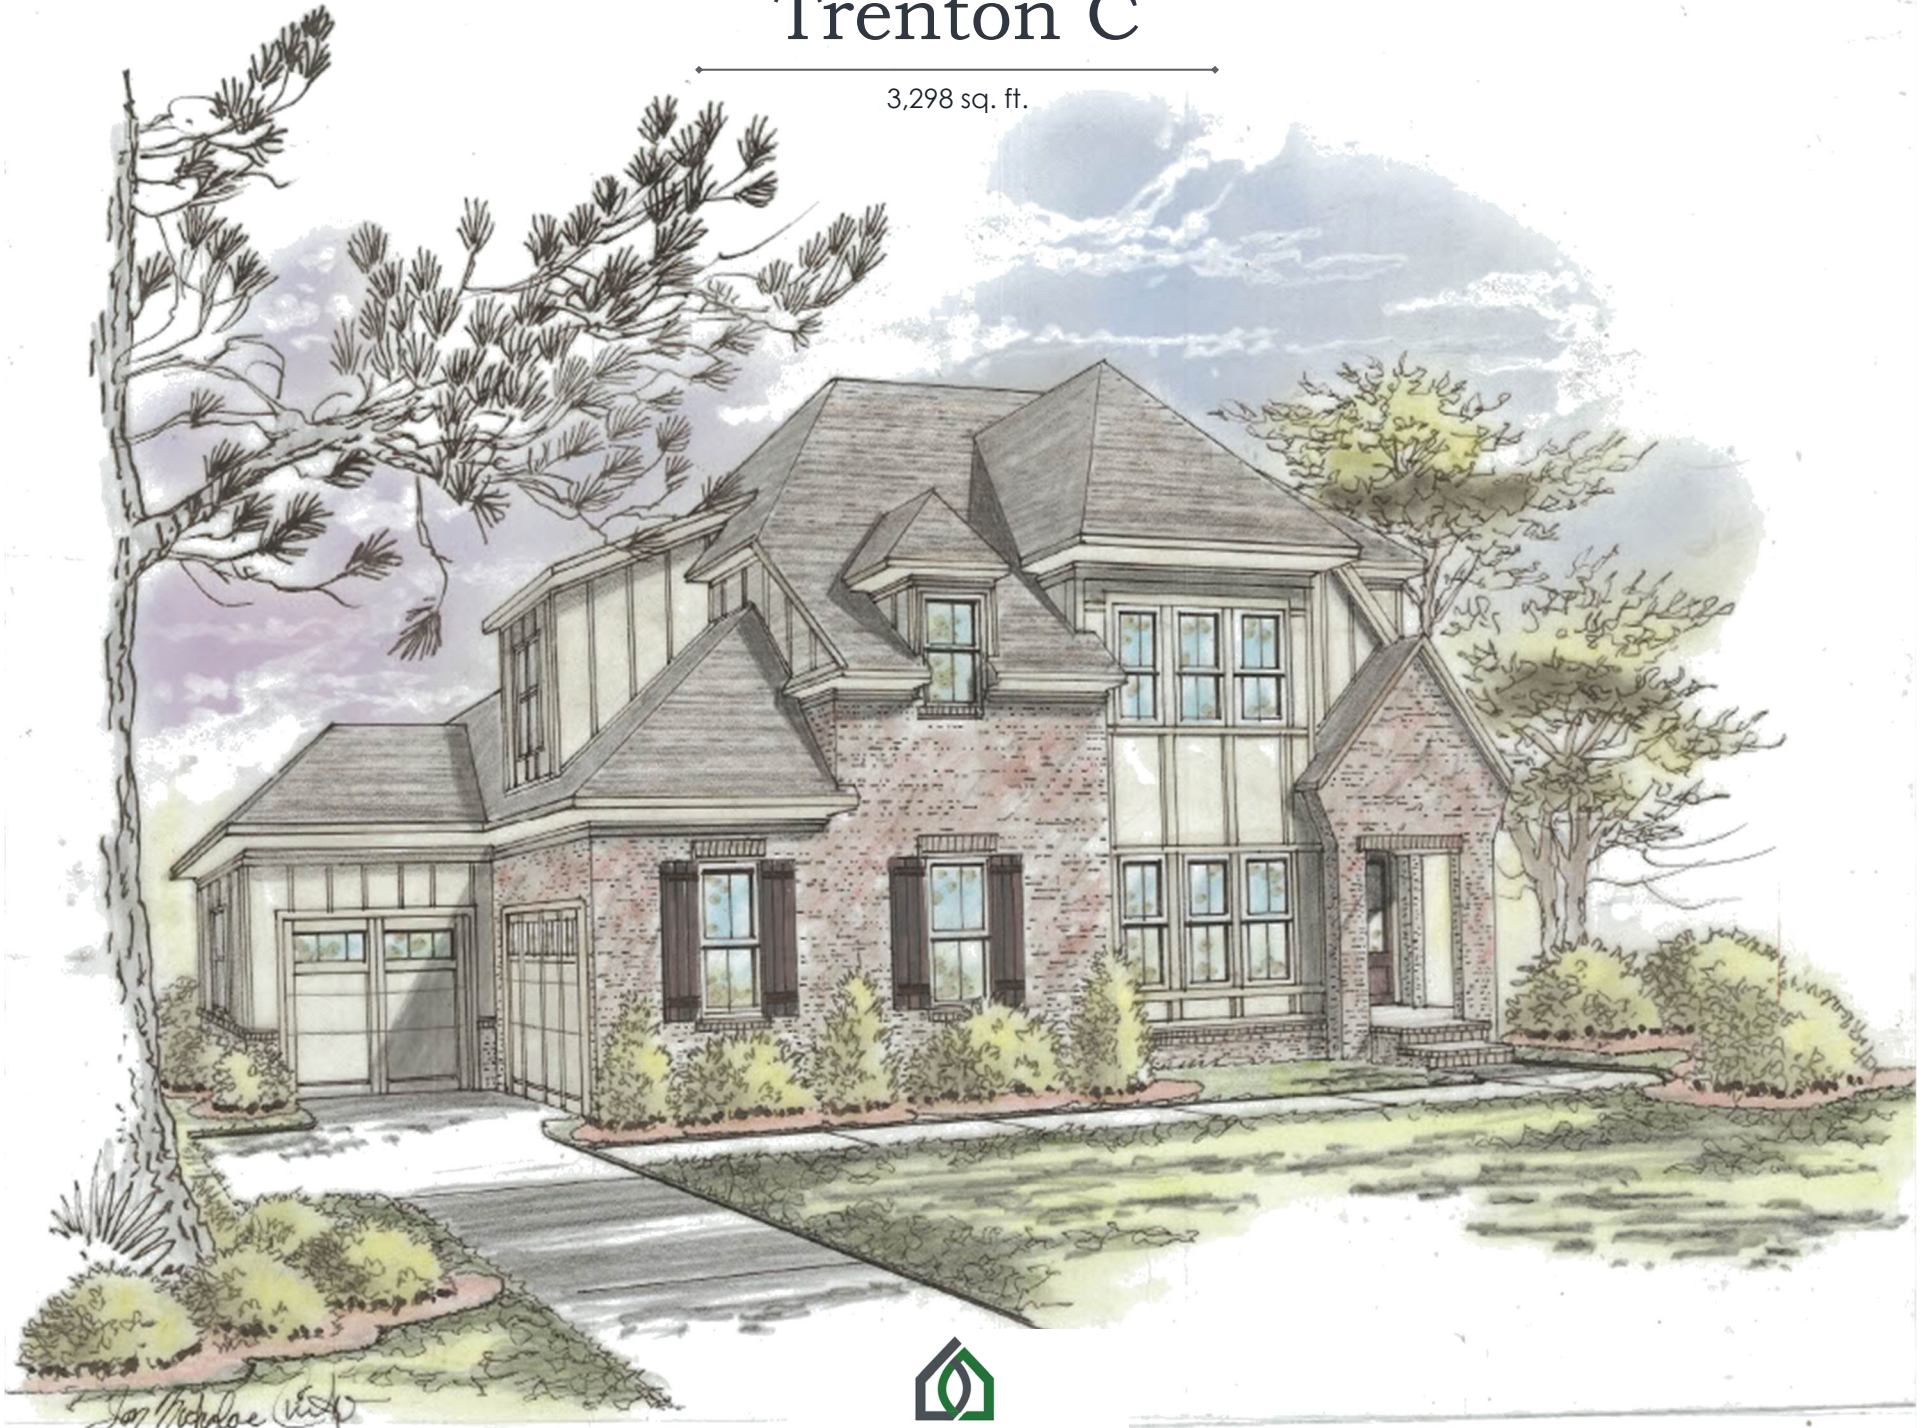

Trenton C

3,298 sq. ft.

BERCHER HOMES
Great Homes. Great Life.

Trenton C

3,298 sq. ft.

FIRST FLOOR PLAN

SECOND FLOOR PLAN

BERCHER HOMES
Great Homes. Great Life.