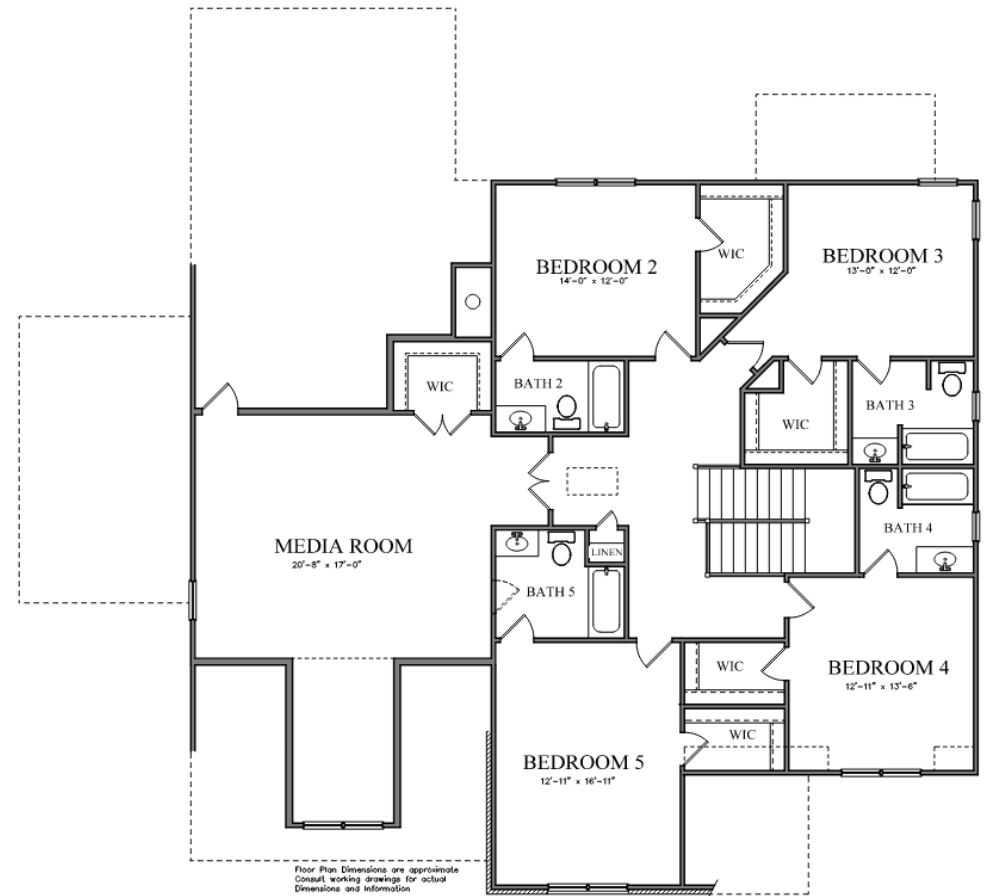

Bainbridge A

4,301 sq. ft.

Artistic rendering of plan elevation. Actual plan may vary slightly.

BERCHER HOMES
Great Homes. Great Life.

Bainbridge A

4,301 sq. ft.

BERCHER HOMES
Great Homes. Great Life.

 Information is believed to be accurate, but is not warranted and subject to changes, omissions, errors, prior sales and withdrawal without notice.