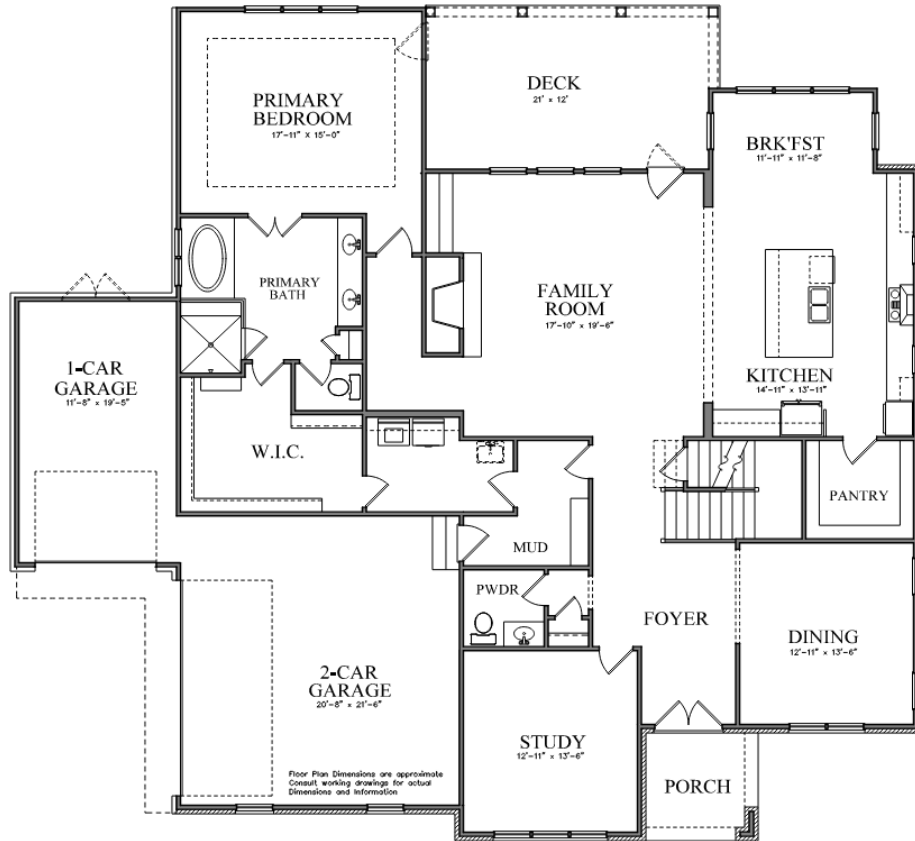

Bainbridge A

4,301 sq. ft.

Artistic rendering of plan elevation. Actual plan may vary slightly.

BERCHER HOMES
Great Homes. Great Life.

Bainbridge A

4,301 sq. ft.

BERCHER HOMES
Great Homes. Great Life.

 Information is believed to be accurate, but is not warranted and subject to changes, omissions, errors, prior sales and withdrawal without notice.