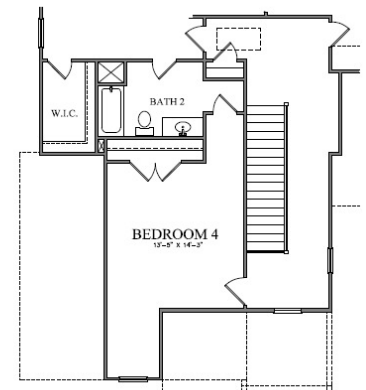

Optional 4th Bedroom

BERCHER HOMES
Great Homes. Great Life.

Information is believed to be accurate, but is not warranted and subject to changes, omissions, errors, prior sales and withdrawal without notice.