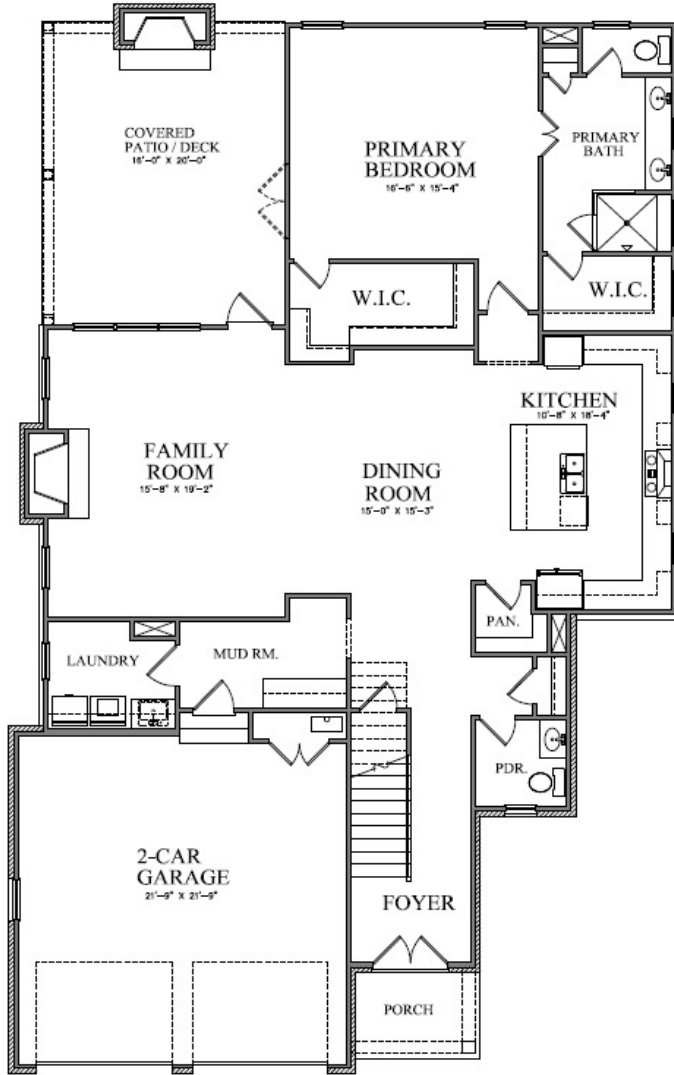

Weston F

2,917 sq. ft.

FIRST FLOOR PLAN
WESTON F