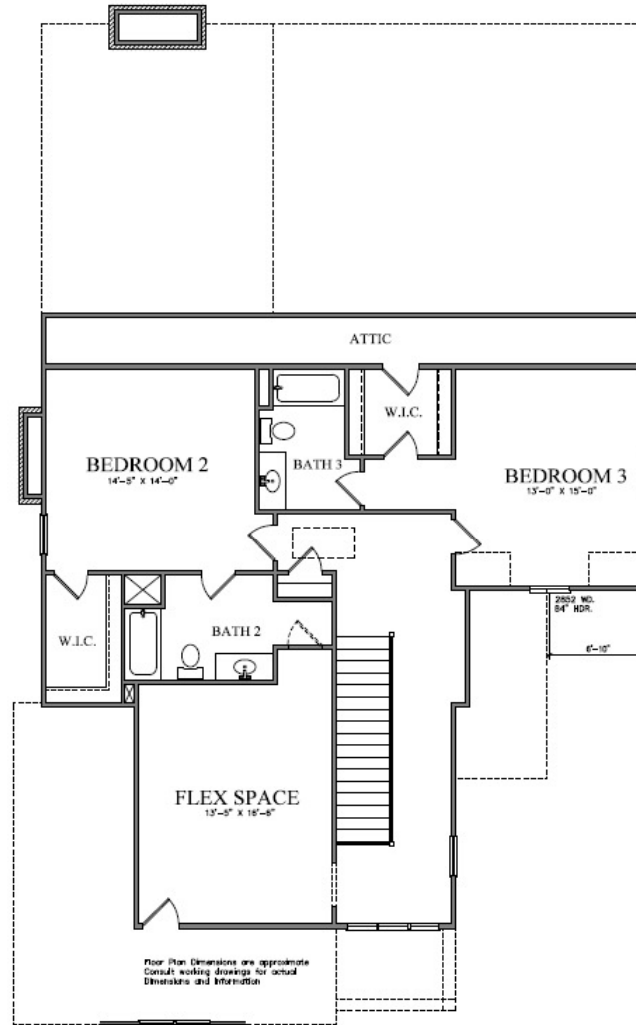

SECOND FLOOR PLAN
WESTON F